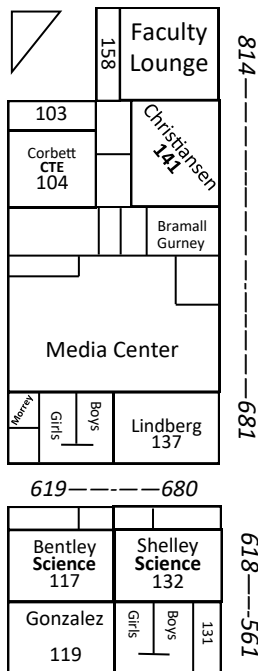

Lehi Junior High

James English 313	5001-----5130	Brodrick English 314
McNeel English 311		White Math 312
Liston English 309		Carter English 310
Storage 307		Phillips English 308
Van Dyke Health 305		Williams English 306
Evans 303		Price English 304
Girls		Faculty Room
Boys		SEB Office 315
301		Conkling 302
		5208-----5230

Locker numbers are listed in the hallways in which they are found separated by -----.