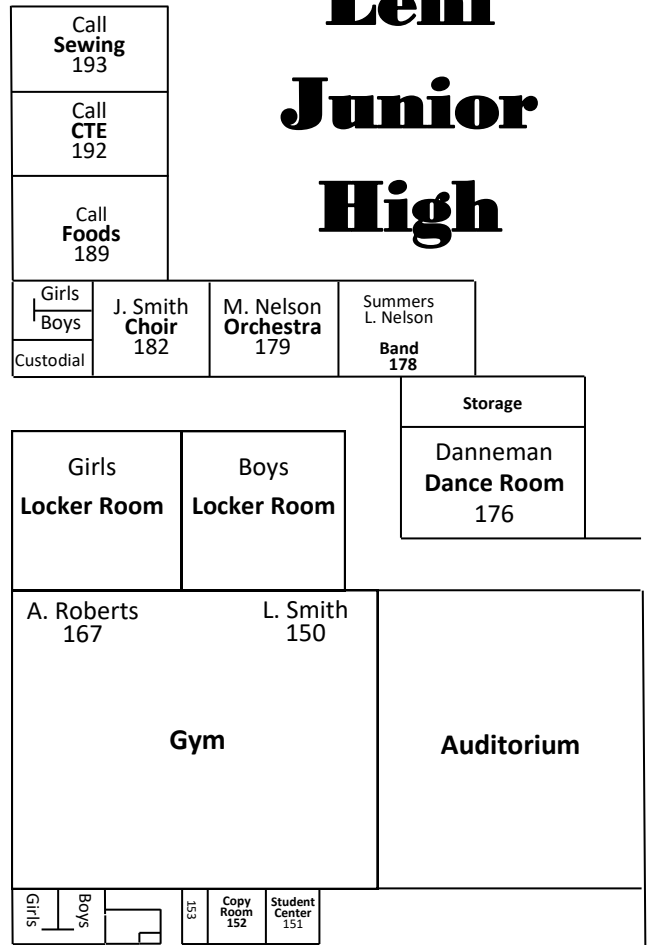

Lehi Junior High

James English 313	5001-----5130	Brodrick English 314
McNeel English 311		White Math 312
Liston English 309		Carter English 310
Storage 307		Phillips English 308
Van Dyke Health 305		Williams English 306
Evans 303		Price English 304
Girls		Faculty Room
Boys		SEB Office 315
301		Conkling 302
		5208-----5230

Locker numbers are listed in the hallways in which they are found separated by -----.