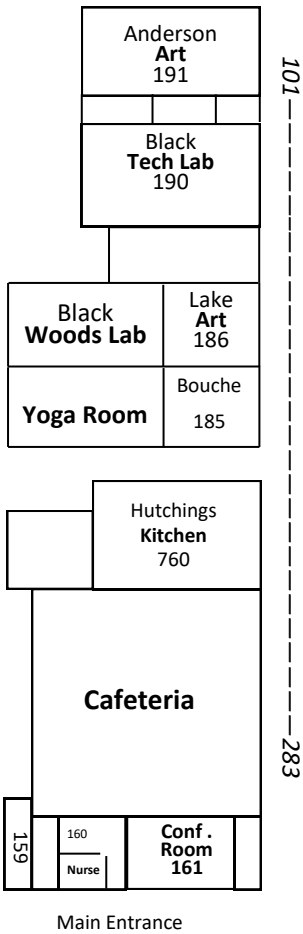

Lehi Junior High

James English 313	5001-----5130	Brodrick English 314
McNeel English 311		White Math 312
Liston English 309		Carter English 310
Storage 307		Phillips English 308
Van Dyke Health 305		Williams English 306
Evans 303		Price English 304
Girls		Faculty Room
Boys		SEB Office 315
301		Conkling 302
		5208-----5230

Locker numbers are listed in the hallways in which they are found separated by -----.