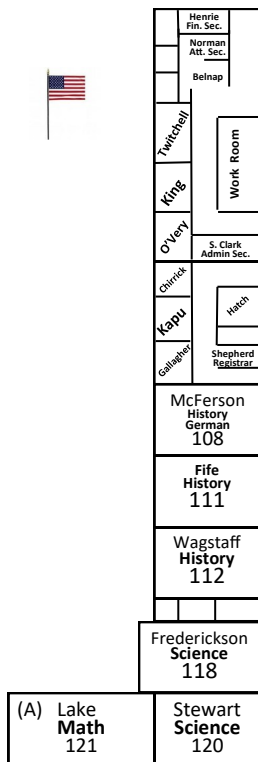

Lehi Junior High

James English 313	5001-----5130	Brodrick English 314
McNeel English 311		White Math 312
Liston English 309		Carter English 310
Storage 307		Phillips English 308
Van Dyke Health 305		Williams English 306
Evans 303		Price English 304
Girls		Faculty Room
Boys		SEB Office 315
301		Conkling 302
		5208-----5230

Locker numbers are listed in the hallways in which they are found separated by -----.