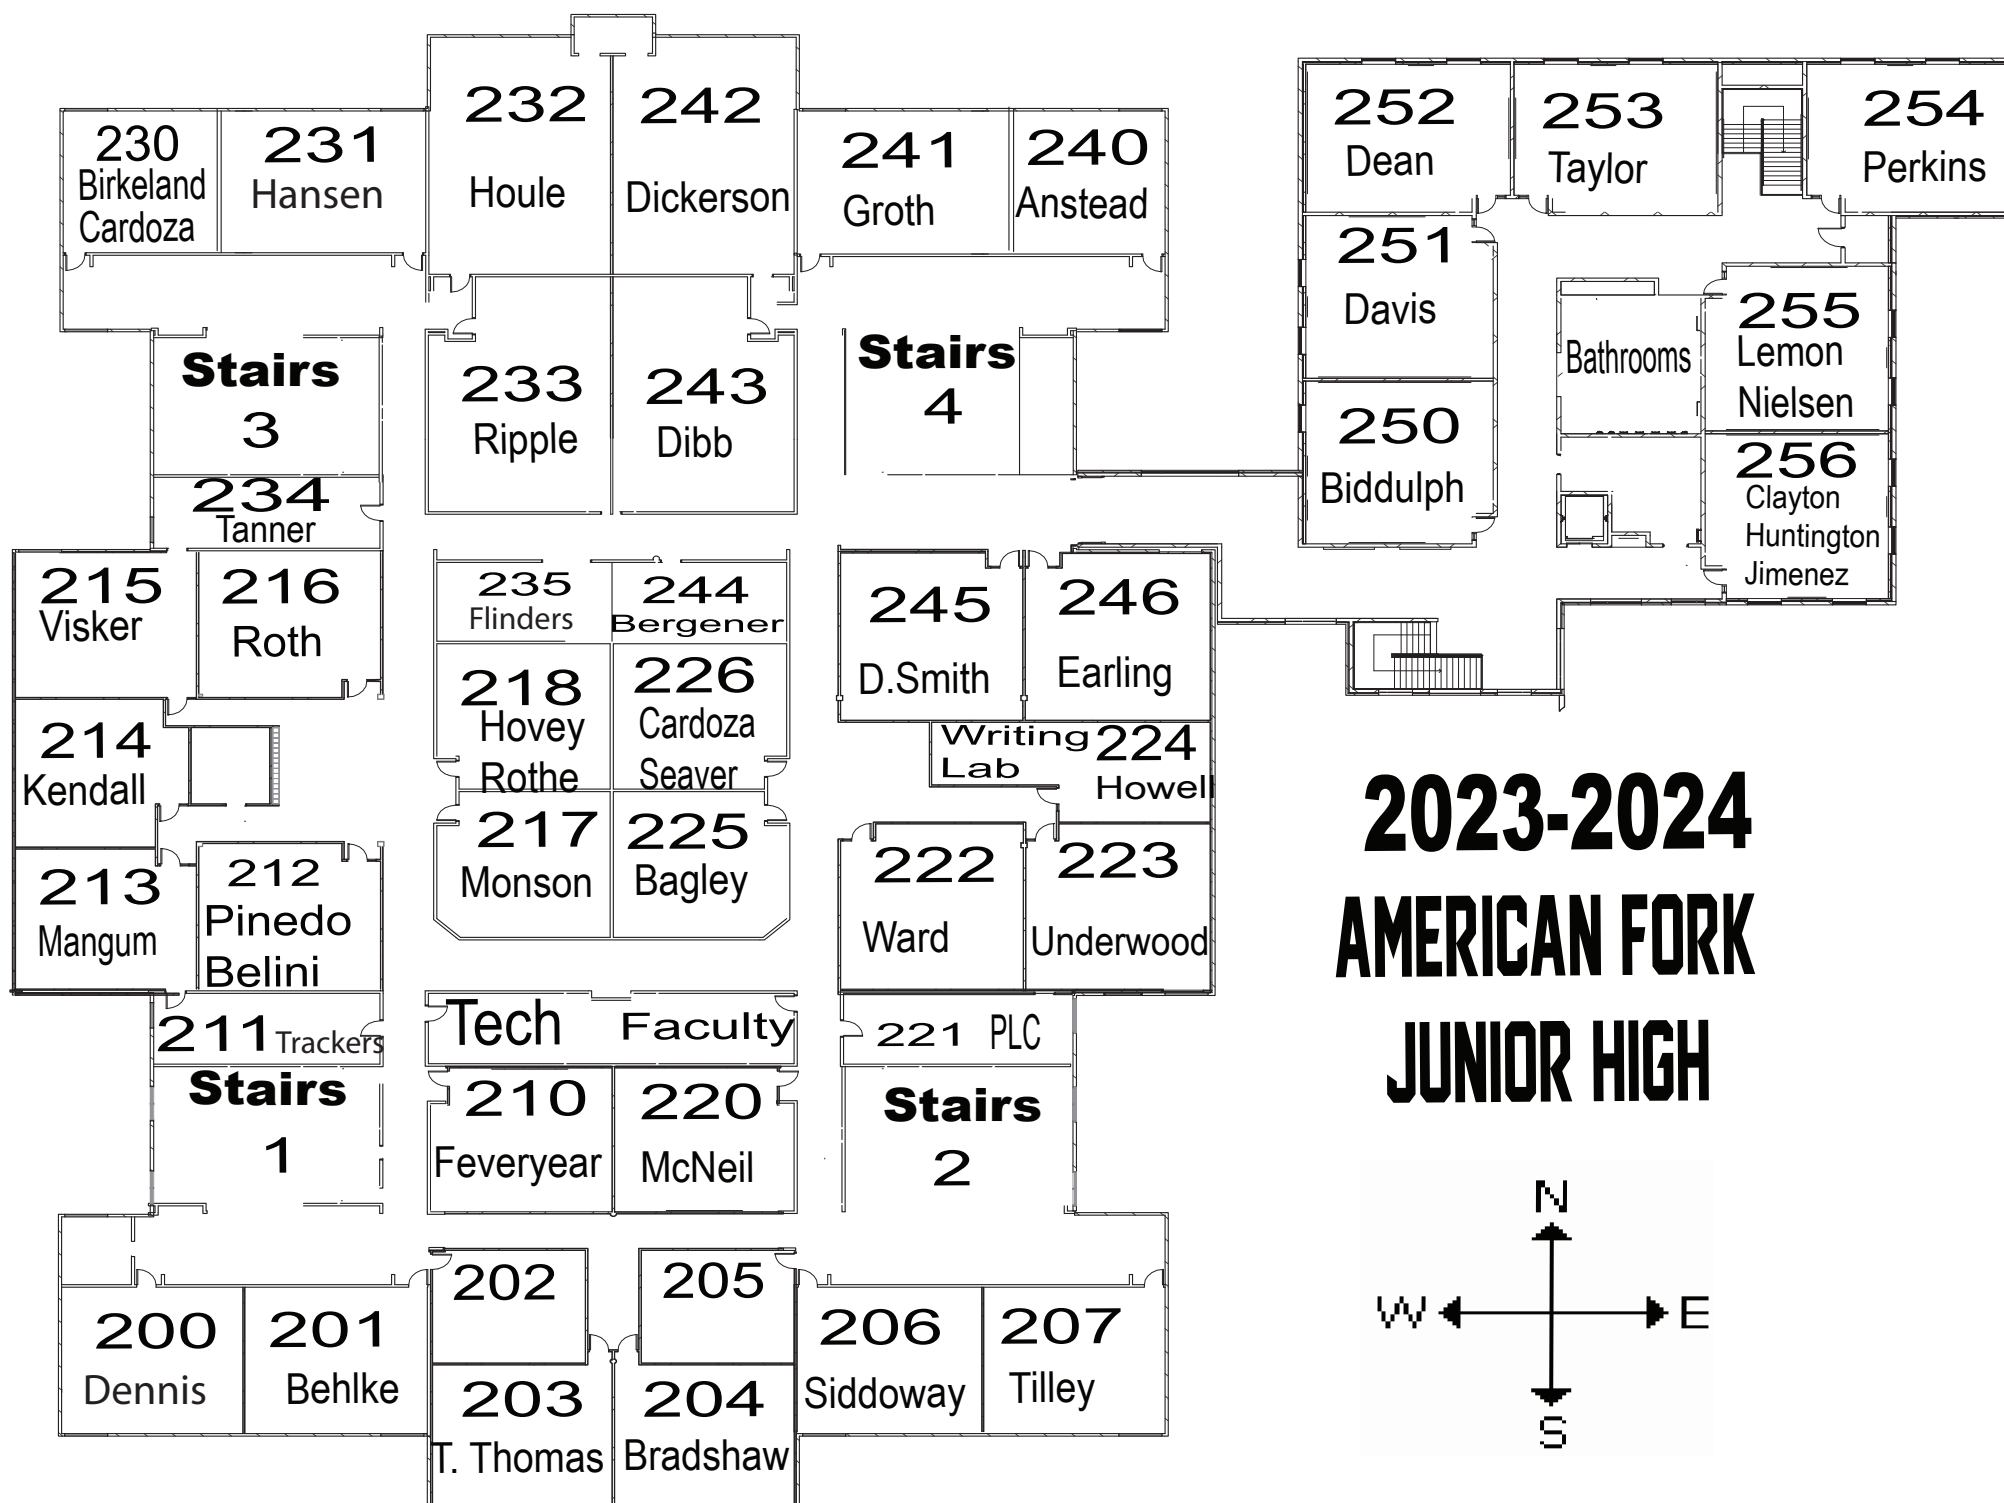

Aiman	142	Clayton	106/256	Halgren	120	Major	104	Rawlings	155	Thomas, A.	113
Anstead	240	Cummings	143	Hansen	231	Mangum	213	Reini	155	Thomas, T.	203
Bagley	225	Davis	251	Houle	232	McCleskey	122	Ripple	233	Thornton	103
Behlke	201	Dean	252	Howell	224	McNeil	220	Roth	216	Tilley	207
Bellini	212	Dennis	200	Hovey	218	Media	132	Rothe	218	Underwood	223
Bergener	244	Dibb	243	Huntington	106/112	Monson	217	Seaver	226	Visker	215
Berneau	150	Dickerson	242	Jensen	154	Nielsen	255	Siddoway	206	Walsh	140
Biddulph	250	Earl	131	Jimenez	106/256	Olson	145	Slabaugh	104	Ward	222
Birkeland	230	Earling	246	Johnson	101	Oney	121	Smith, D	245	Watts	133
Bradshaw	204	Edwards	135	Kendall	214	Perkins	254	Smith, S	102	Welch	125
Bryson	124	Feveryear	210	Landis	104	Pinedo	212	Stephens	134	Wettstein	107
Burrows	152	Flinders	235	Larsen	125	Pollard	153	Tanner	234	Wilson, G	133
Cazier	112/106	Grace	145	Lemon	255	Pratt	156	Taylor	253	Wilson, R	107
Cardoza	226/230	Groth	241			Pritchard	151				

## UP STAIRS

## Locker Location

Locker #	Grade	Location
1-88	7th	BY NORTH LUNCHROOM
89-210	7th	BOTTOM OF STAIRS 3
211-318	7th	BY SHOP (AIMAN RM 142)
319-406	7th	NORTH OF MEDIA CENTER
407-528	7th	BY OLSON RM 145
529-584	7th	BOTTOM OF STAIRS 4
597-654	7th	BOTTOM OF STAIRS 4
655-716	LS/7th	BOTTOM OF STAIRS 2
717-838	7th	BY BRYSON RM 124
839-898	7th	SOUTH OF MEDIA CENTER
899-1020	7th	BY HALGREN RM 120
1021-1060	SC	IN LUNCHROOM
1061-1110	Large	WEST GYM
2001-2122	7th	TOP OF STAIRS 3
2123-2198	9th	UP NORTH HALL RM 235/244
2199-2320	9th	TOP OF STAIRS 4
2321-2442	8th/NS	TOP OF STAIRS 2
2443-2478	8th	UP EAST OF ELEVATOR
2479-2590	8th	TOP OF STAIRS 1
2591-2650	8th	UP WEST OF ELEVATOR
2651-2678	LS/8TH	UP BY ROTH RM 216