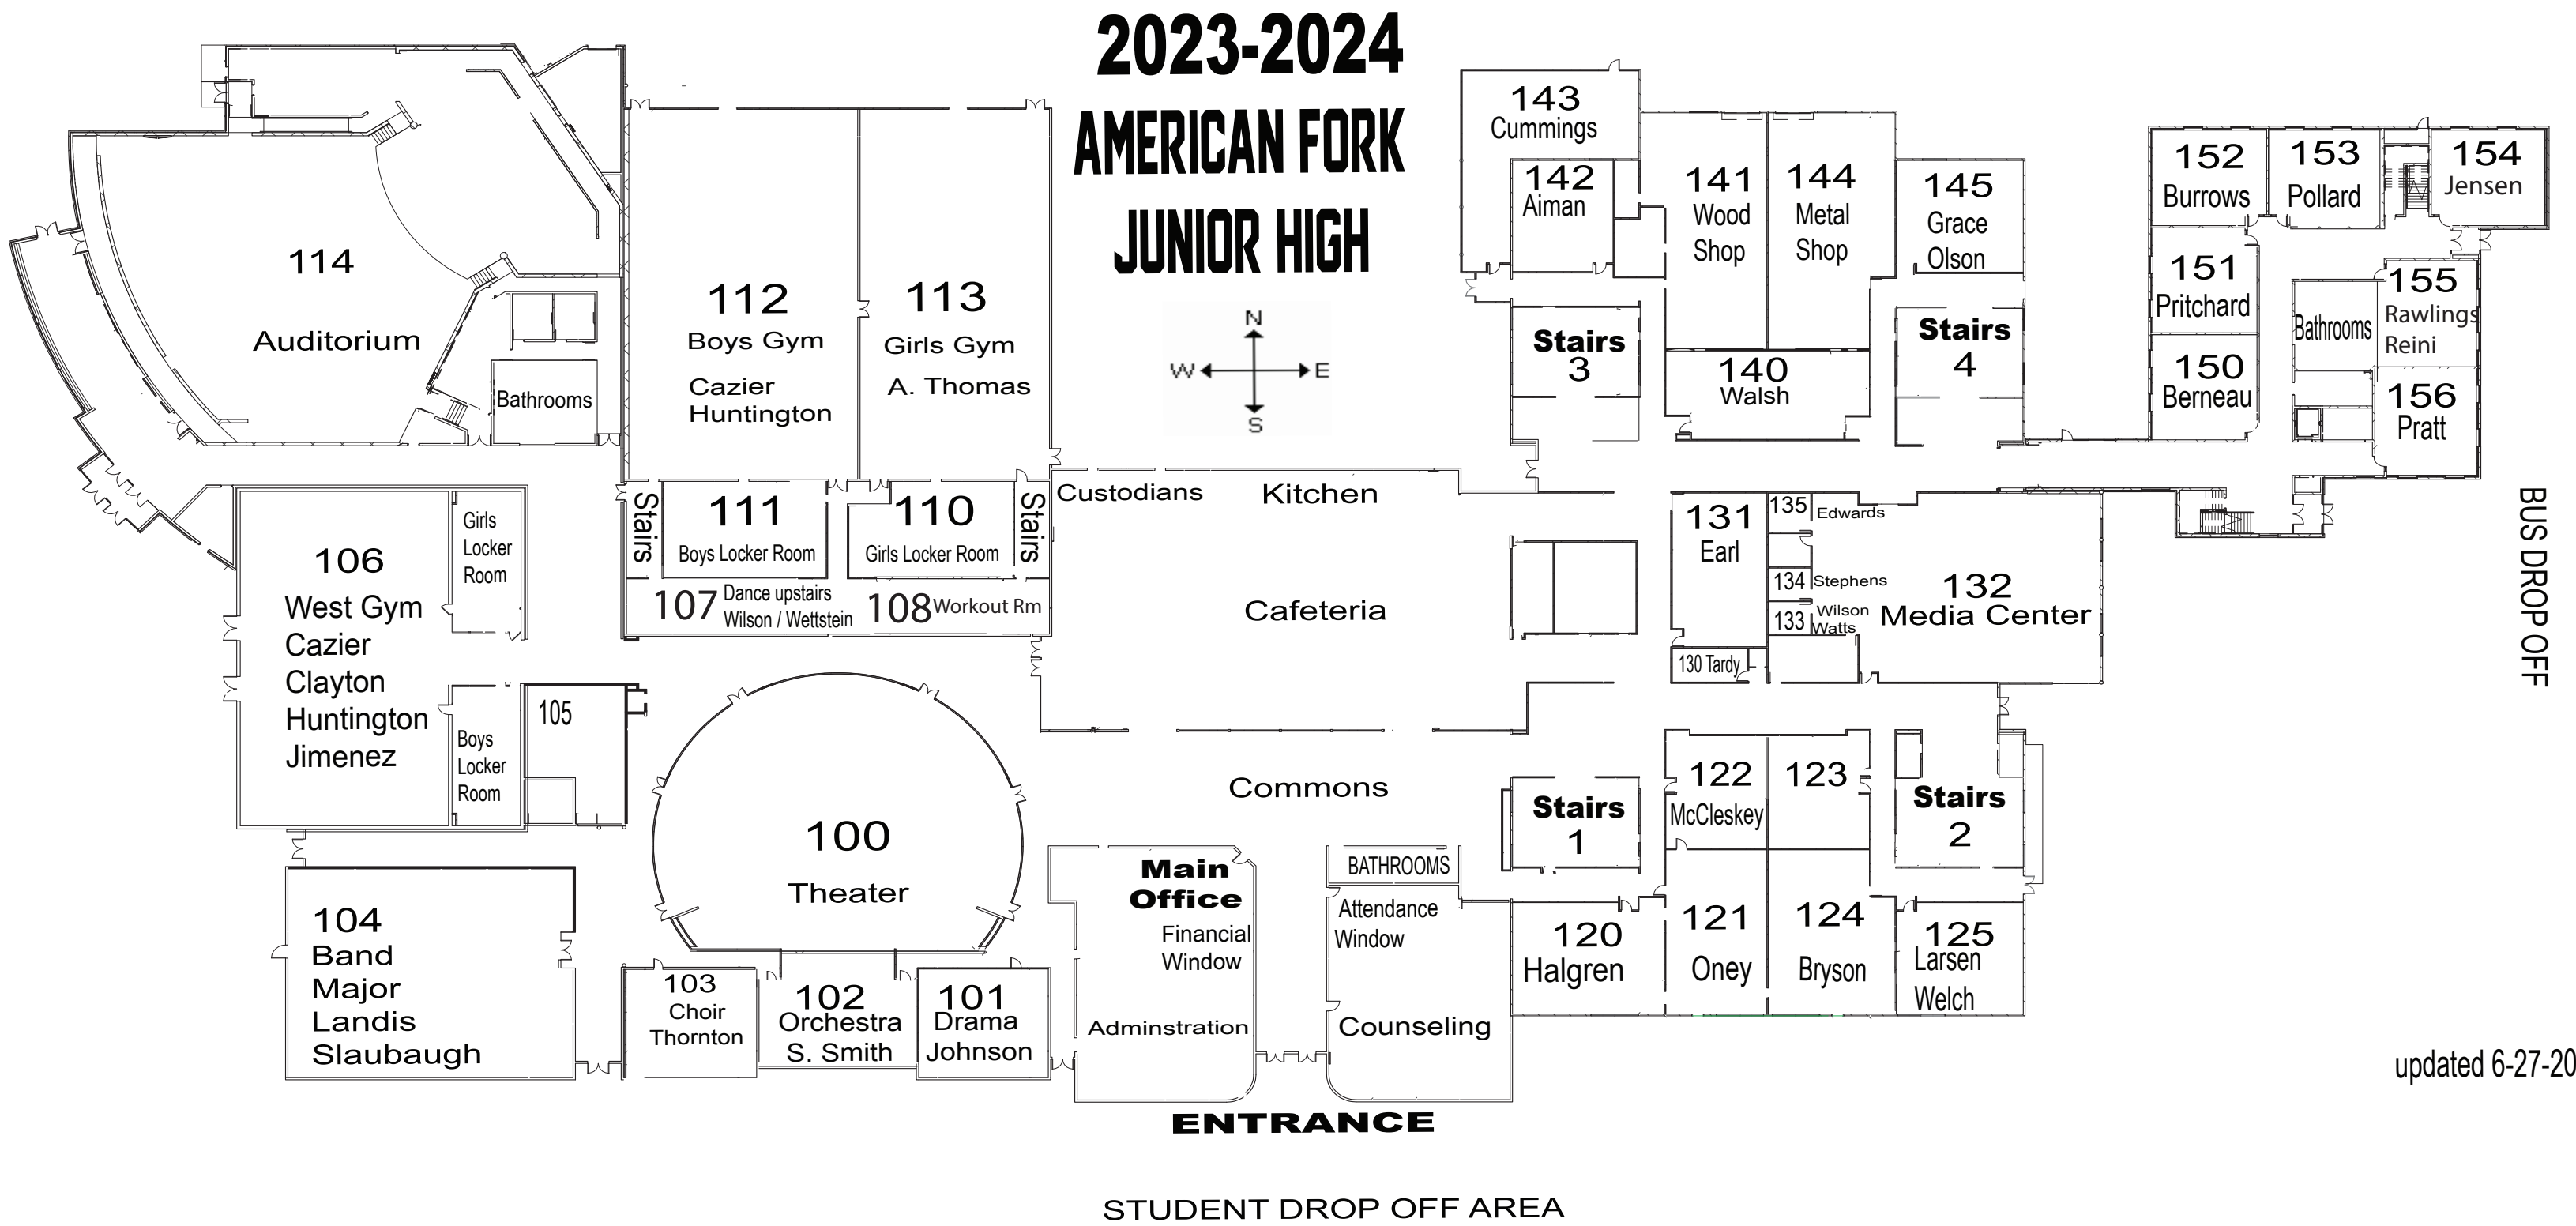

## UP STAIRS

## Locker Location

Locker #	Grade	Location
1-88	7th	BY NORTH LUNCHROOM
89-210	7th	BOTTOM OF STAIRS 3
211-318	7th	BY SHOP (AIMAN RM 142)
319-406	7th	NORTH OF MEDIA CENTER
407-528	7th	BY OLSON RM 145
529-584	7th	BOTTOM OF STAIRS 4
597-654	7th	BOTTOM OF STAIRS 4
655-716	LS/7th	BOTTOM OF STAIRS 2
717-838	7th	BY BRYSON RM 124
839-898	7th	SOUTH OF MEDIA CENTER
899-1020	7th	BY HALGREN RM 120
1021-1060	SC	IN LUNCHROOM
1061-1110	Large	WEST GYM
2001-2122	7th	TOP OF STAIRS 3
2123-2198	9th	UP NORTH HALL RM 235/244
2199-2320	9th	TOP OF STAIRS 4
2321-2442	8th/NS	TOP OF STAIRS 2
2443-2478	8th	UP EAST OF ELEVATOR
2479-2590	8th	TOP OF STAIRS 1
2591-2650	8th	UP WEST OF ELEVATOR
2651-2678	LS/8TH	UP BY ROTH RM 216