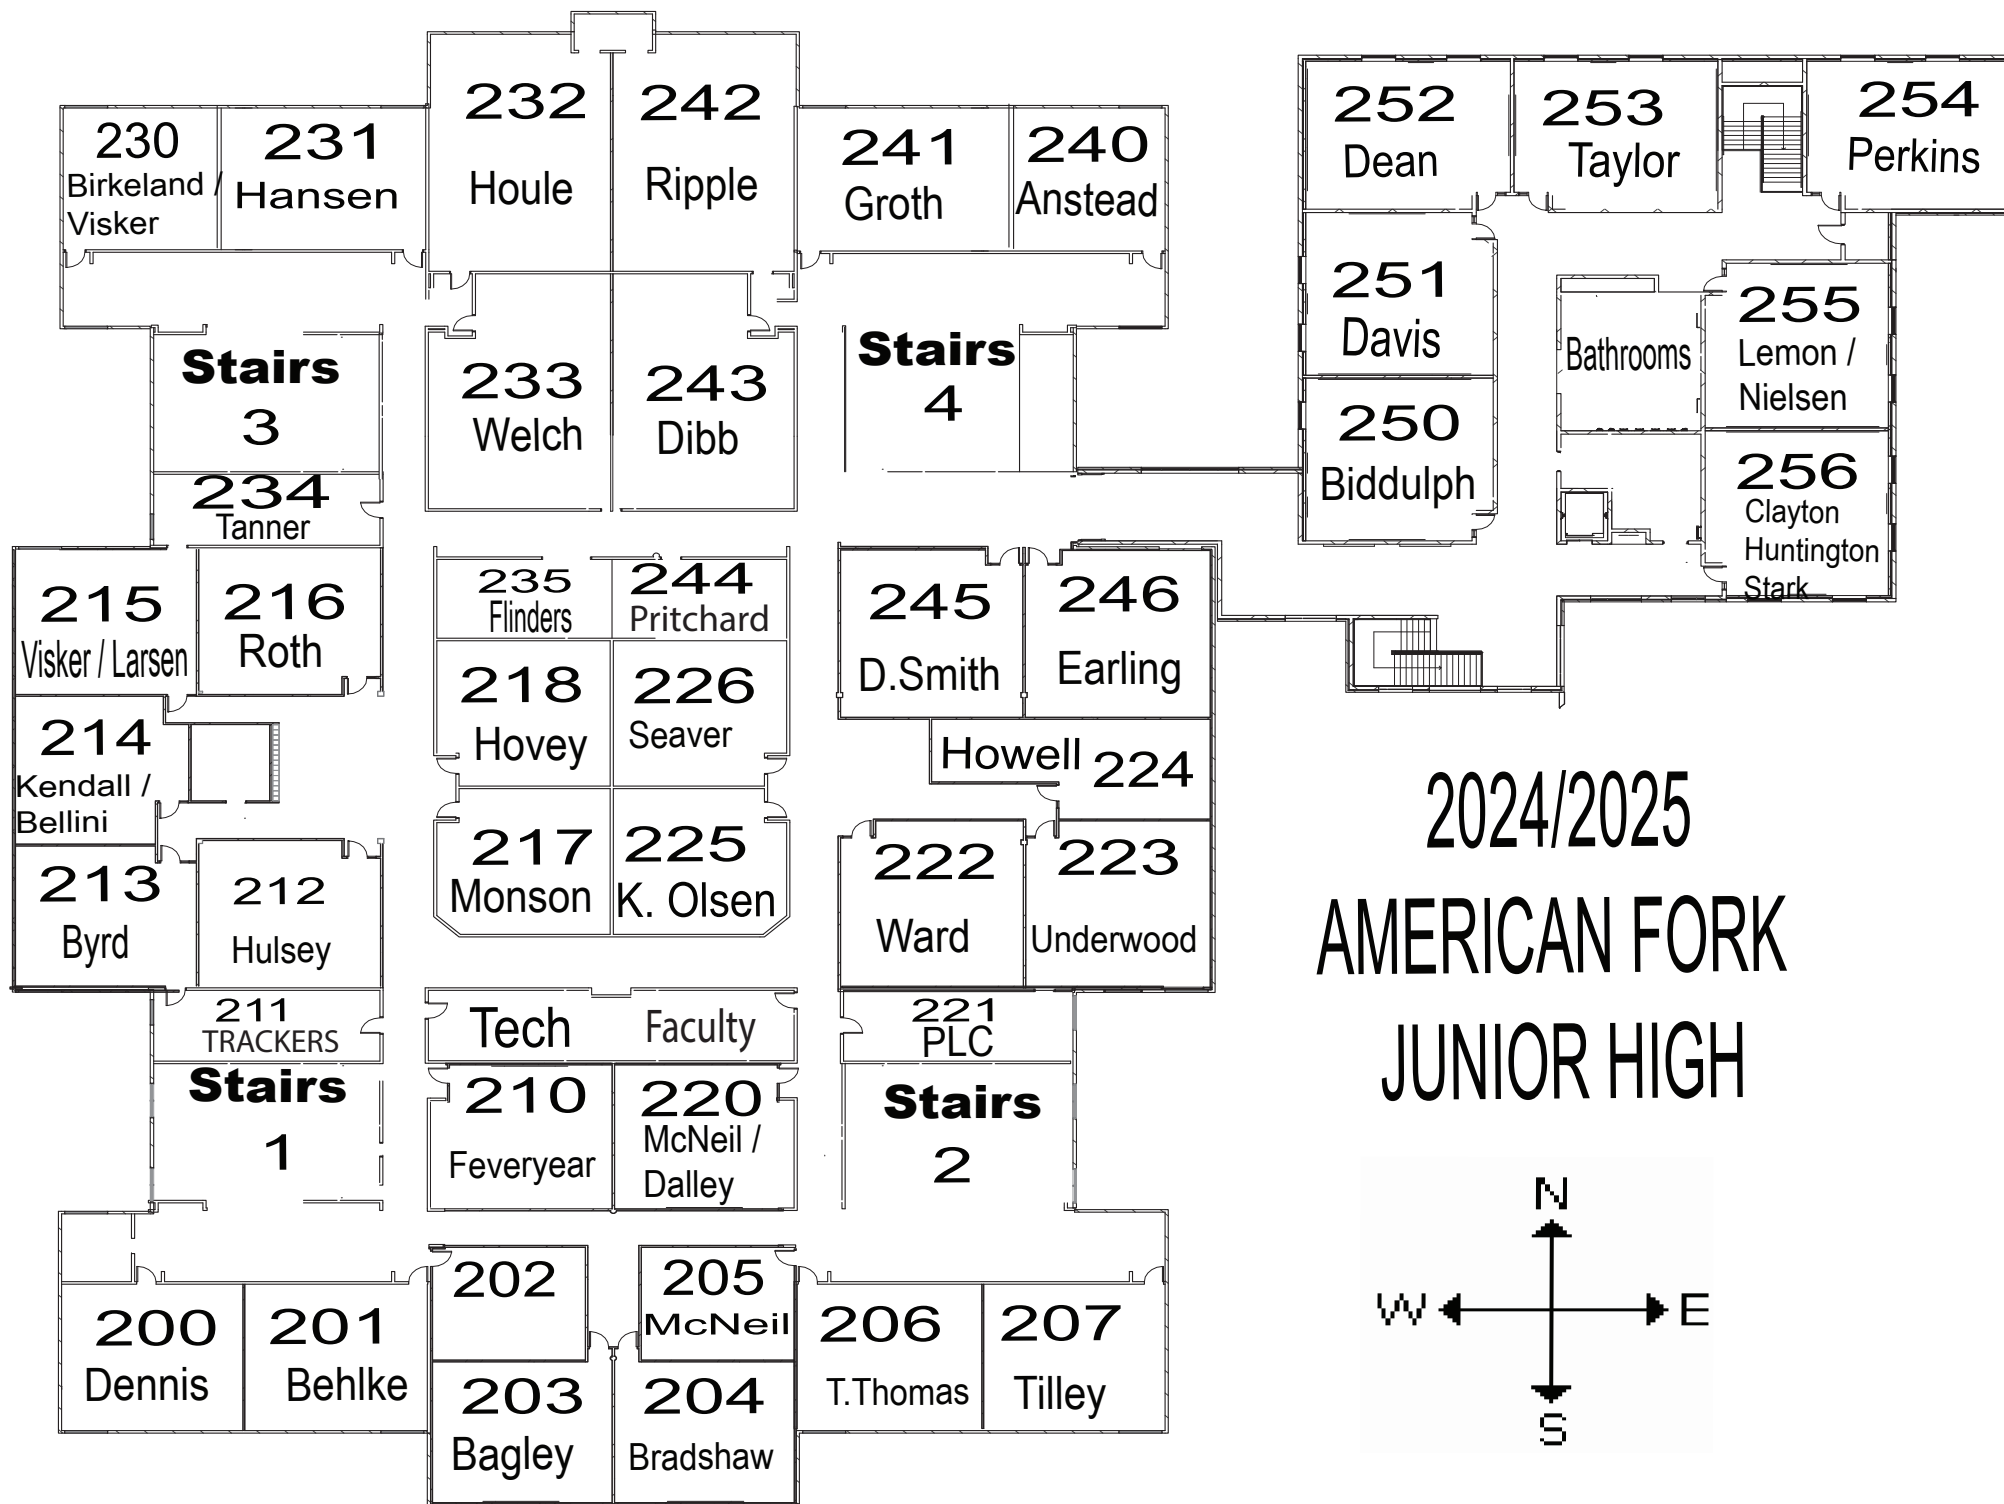

Aiman	142	Cazier	106/112	Groth	241	Lemon	255	Ripple	233	Underwood	223
Alvey	151	Clayton	106/256	Halgren	120	McClesky	122	Roth	216	Visker	215/230
Anstead	240	Cummings	143	Hansen	231	McNeil	205/220	Rothe	142	Walsh	140
Bagley	203	Dalley	220	Houle	232	Media	132	Seaver	226	Ward	222
Behlke	201	Davis	251	Howell	224	Monson	217	Slabaugh	104	Watts	133
Bellini	214	Dean	252	Hovey	218	Nielsen	255	Smith, D	245	Welch	233
Berneau	150	Dennis	200	Hulsey	212	K. Olsen	225	Smith, S	102	Wettstein	107
Biddulph	250	Dibb	243	Huntington	106/112	P. Olson	145	Stark	106/256	Wilson, G	133
Birkeland	230	Earl	131	Jensen	154	Oney	121	Stephens	134	Wilson, R	107
Bradshaw	204	Earling	246	Johnson	101	Perkins	254	Tanner	234	Wolf	104
Bryson	124	Edwards	135	Kendall	214	Pollard	153	Taylor	253		
Burrows	152	Feveryear	210	Landis	104	Pratt	156	Thomas, A	106/113		
Byrd	213	Flinders	235	Larsen	125/215	Pritchard	244	Thomas, T	206		
		Grace	125/145			Rawlings	155	Thornton	103		
						Reini	155	Tilby	123		
								Tilley	207		

UP STAIRS

Locker Location

Locker #	Grade	Location
1-88	7th	BY NORTH LUNCHROOM
89-210	7th	BOTTOM OF STAIRS 3
211-318	SHOP	BY SHOP (AIMAN RM 142)
319-406	7th	NORTH OF MEDIA CENTER
407-528	7th	BY OLSON'S ROOM 145
529-654	7th	BOTTOM OF STAIRS 4
655-716	LS/7th	BOTTOM OF STAIRS 2
717-838	ART	BY BRYSON RM124
839-898	7th	SOUTH OF MEDIA CENTER
899-1020	7th	BY HALGREN RM 120
1021-1060	N/A	IN LUNCH ROOM
1061-1110	Large	WEST GYM
2001-2122	7th	TOP OF STAIRS 3
2123-2198	9th	UP NORTH HALL RM 235/244
2199-2320	9th	TOP OF STAIRS 4
2321-2442	8th	TOP OF STAIRS 2
2443-2478	8th	UP EAST OF ELEVATOR
2479-2574	8th	TOP OF STAIRS 1
2591-2650	8th	UP WEST OF ELEVATOR
2651-2678	LS/8th	UP BY ROTH'S 216
2679-2779	9th	WEST GYM