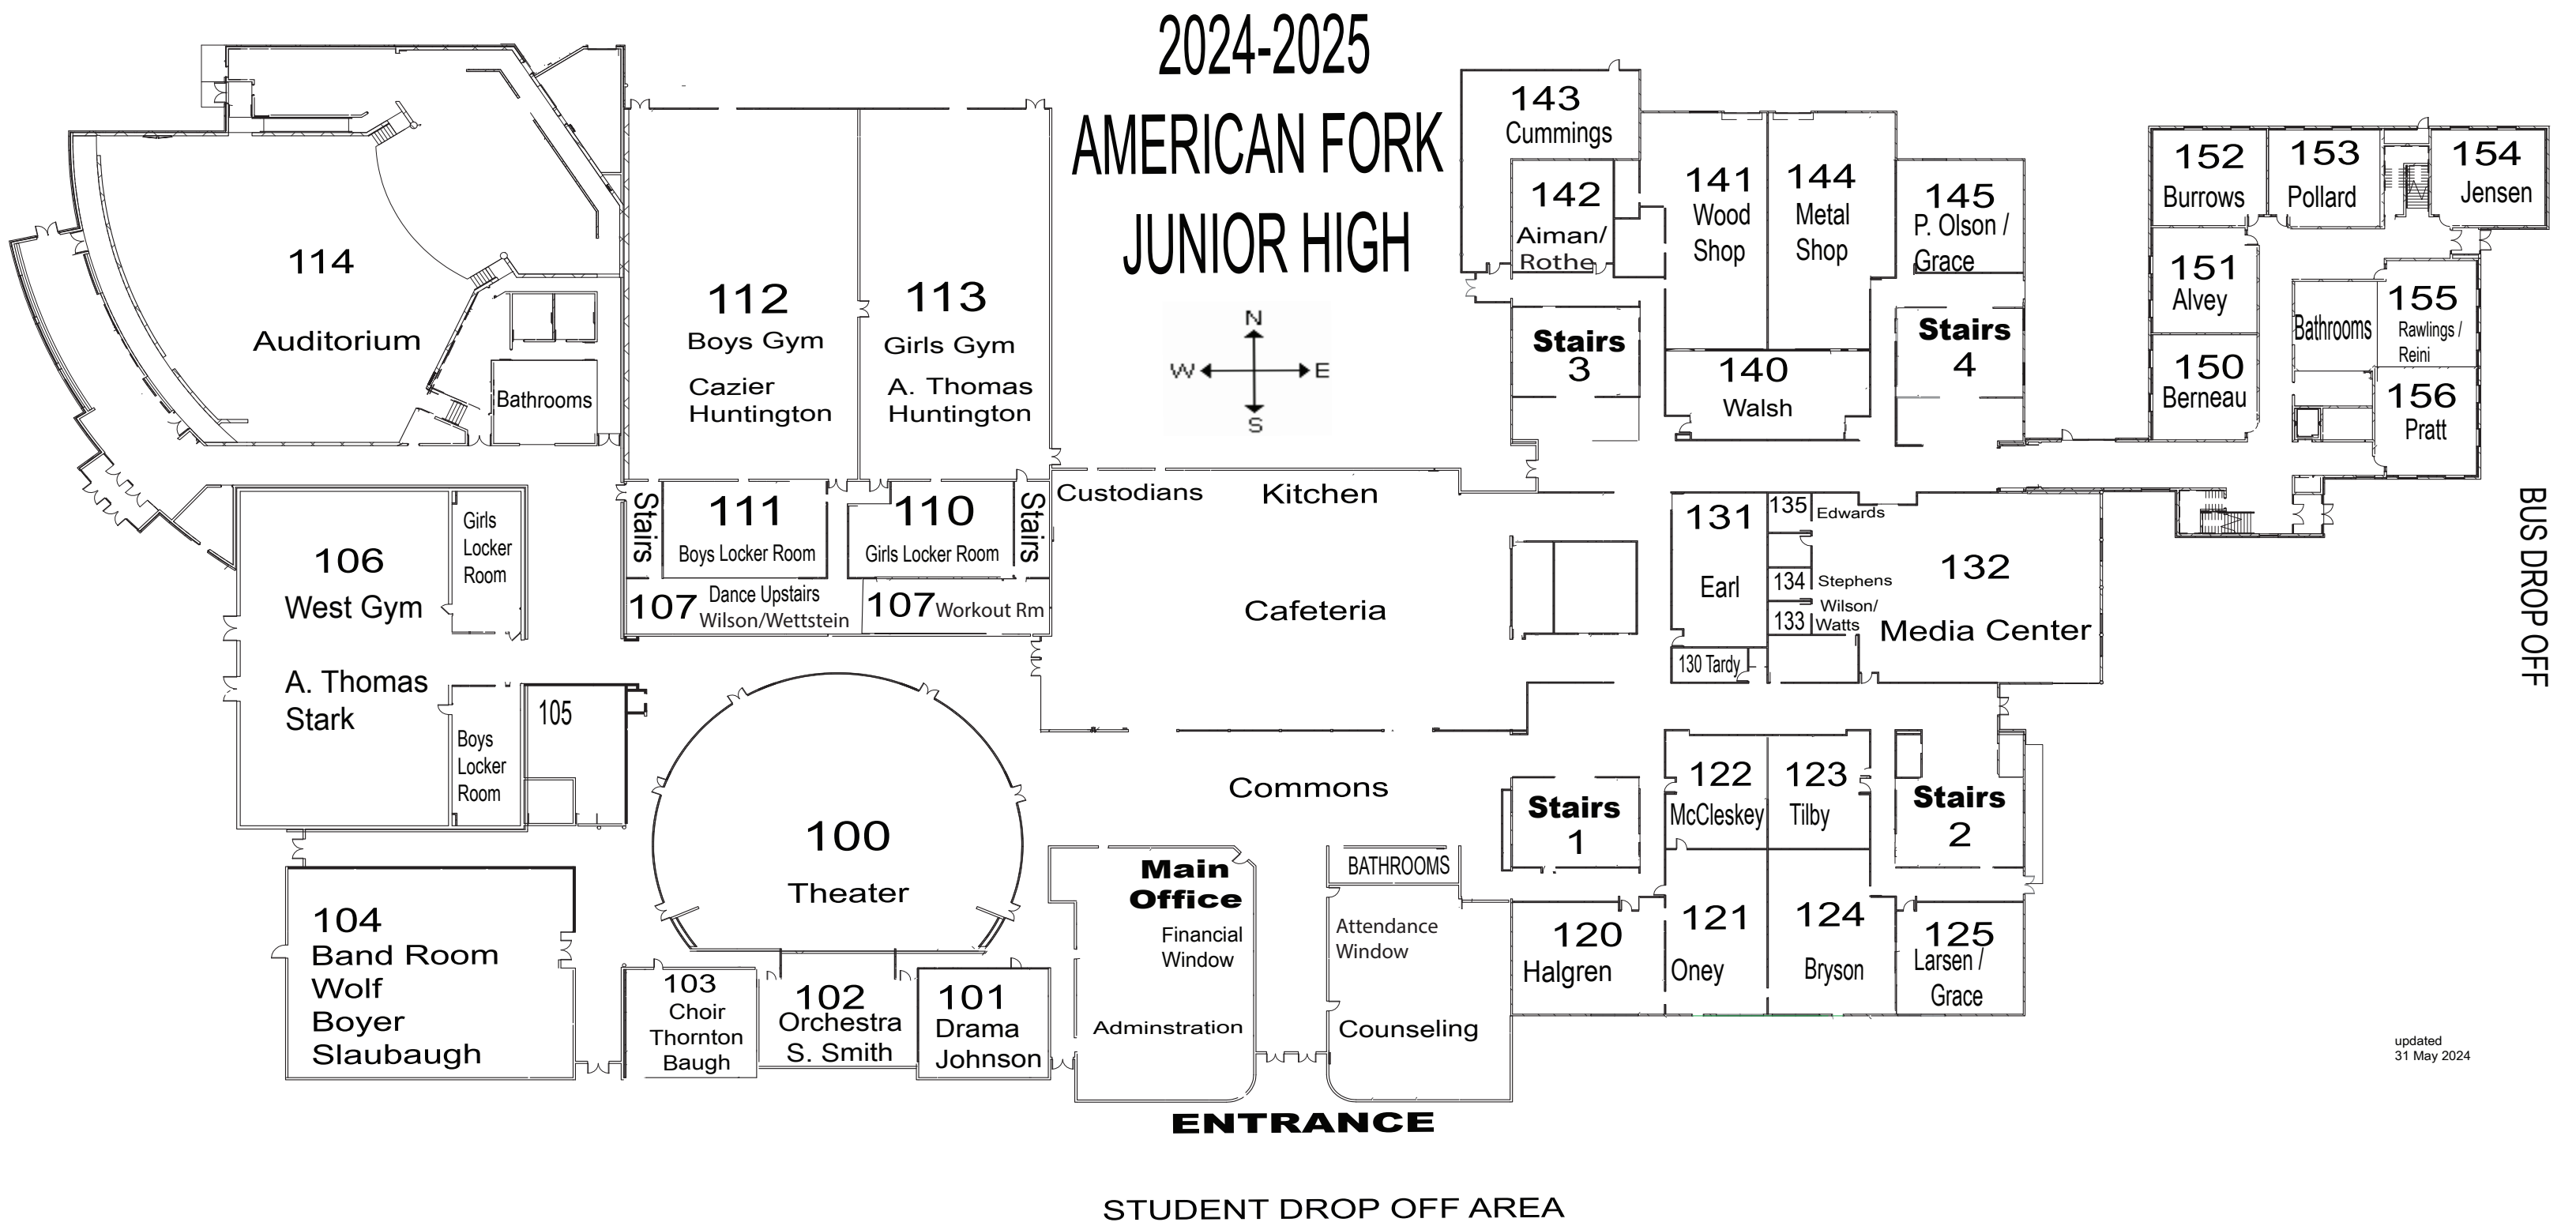

UP STAIRS

Locker Location

Locker #	Grade	Location
1-88	7th	BY NORTH LUNCHROOM
89-210	7th	BOTTOM OF STAIRS 3
211-318	SHOP	BY SHOP (AIMAN RM 142)
319-406	7th	NORTH OF MEDIA CENTER
407-528	7th	BY OLSON'S ROOM 145
529-654	7th	BOTTOM OF STAIRS 4
655-716	LS/7th	BOTTOM OF STAIRS 2
717-838	ART	BY BRYSON RM124
839-898	7th	SOUTH OF MEDIA CENTER
899-1020	7th	BY HALGREN RM 120
1021-1060	N/A	IN LUNCH ROOM
1061-1110	Large	WEST GYM
2001-2122	7th	TOP OF STAIRS 3
2123-2198	9th	UP NORTH HALL RM 235/244
2199-2320	9th	TOP OF STAIRS 4
2321-2442	8th	TOP OF STAIRS 2
2443-2478	8th	UP EAST OF ELEVATOR
2479-2574	8th	TOP OF STAIRS 1
2591-2650	8th	UP WEST OF ELEVATOR
2651-2678	LS/8th	UP BY ROTH'S 216
2679-2779	9th	WEST GYM